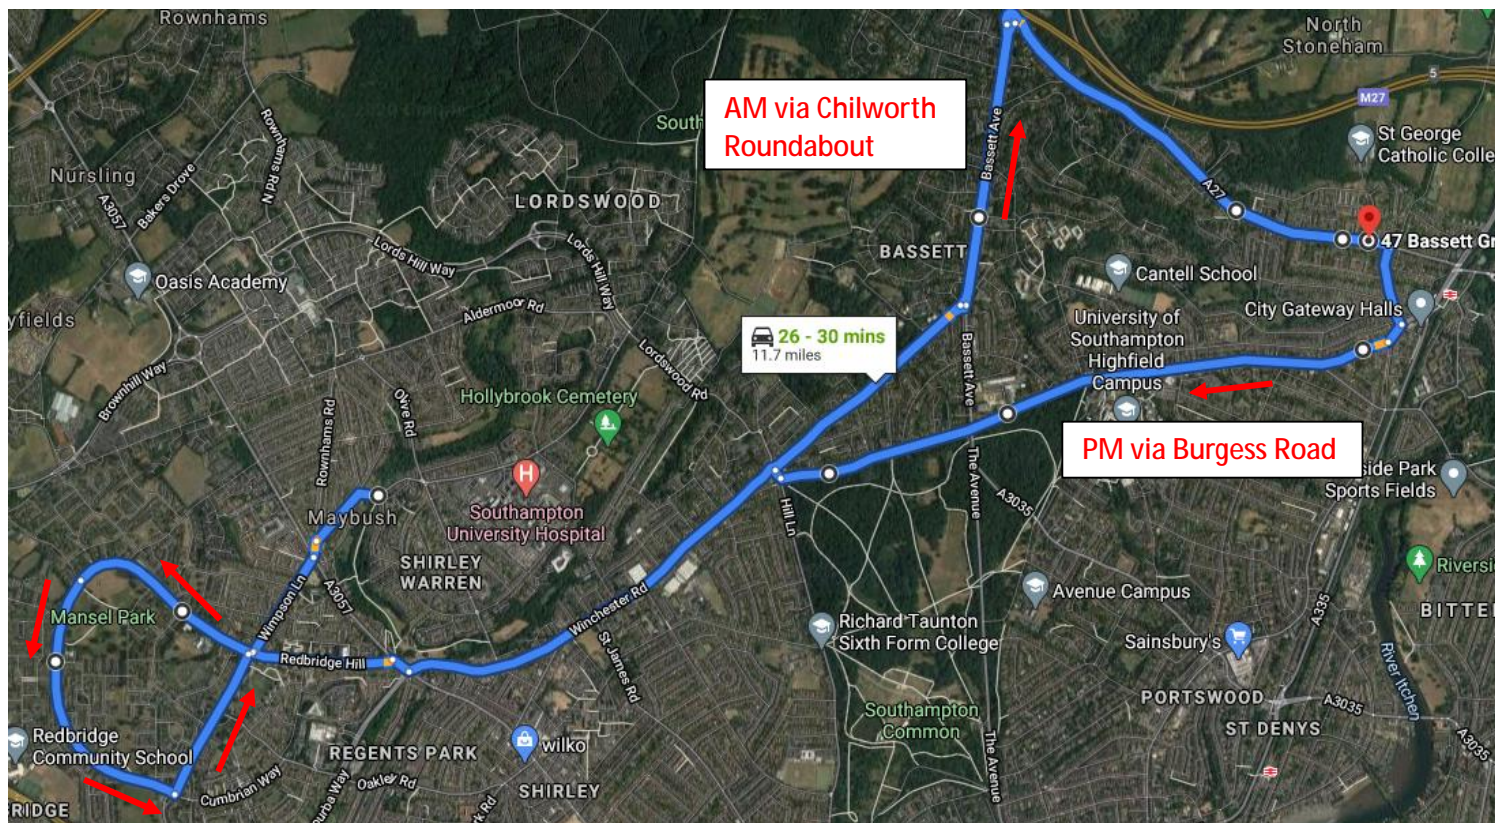

# 306 Maybush – Millbrook – Redbridge Hill – St Georges

	<b>306</b>
<i>Coxford Road Birch Road</i>	0755
<i>Maybush Corner Wimpson Lane</i>	0757
<i>Millbrook Towers</i>	0800
<i>Millbrook Kendal Avenue</i>	0803
<i>Wimpson Lane Severn Road</i>	0805
<i>Redbridge Hill Holy Family Church</i>	0807
<i>Redbridge Hill Irving Road</i>	0809
<i>Bassett Green Road for St Georges</i>	0830
	<b>306</b>
<i>Bassett Green Road for St Georges</i>	1510