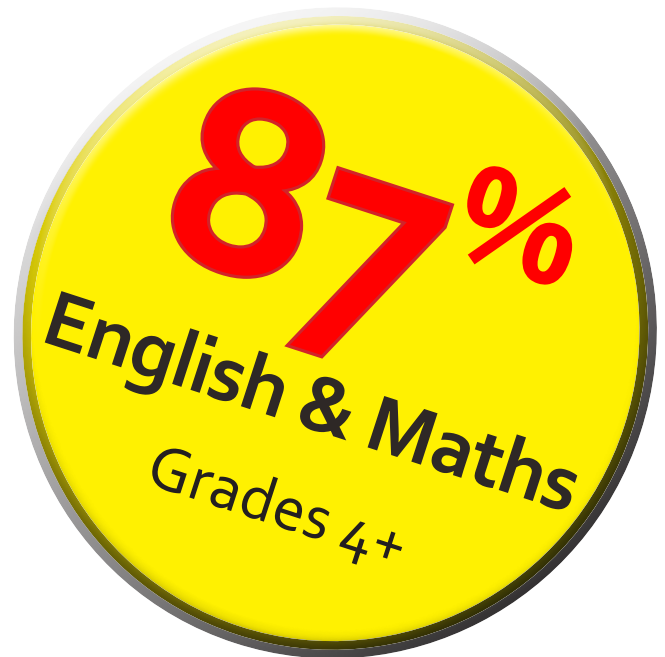

Exam Results 2020

GCSE Subjects	%9-7	%9-5	%9-4
English Language	28	69	87
English Literature	27	68	84
Mathematics	30	72	91
Art	33	74	93
Biology	94	100	100
Business Studies	36	82	93
Chemistry	94	100	100
Computer Science	100	100	100
Dance	57	71	100
Design Technology	33	73	93
Drama	35	82	100
French	47	93	100
Geography	46	78	89
History	39	73	84
Home Language	75	100	100
Music	75	100	100
PE	56	100	100
Physics	88	100	100
Polish	79	100	100
Religious Education	31	70	83
Spanish	43	79	93
Summary	38	76	89

- 64% achieved grades 5-9 in English and Maths
- EBACC 40% grades 4-9
- 38% of results were grades 7-9
- Attainment 8 57.9
- 96% of students go on to further education or employment

BTEC PG (Att8 Points)	D*-D%	D*-M%	D*-P%
Business Enterprise	12	44	95
Digital IT	33	43	100
Health & Social Care	9	14	90
Performing Arts	61	100	100
PE Sport	19	61	95
Summary	24	48	96