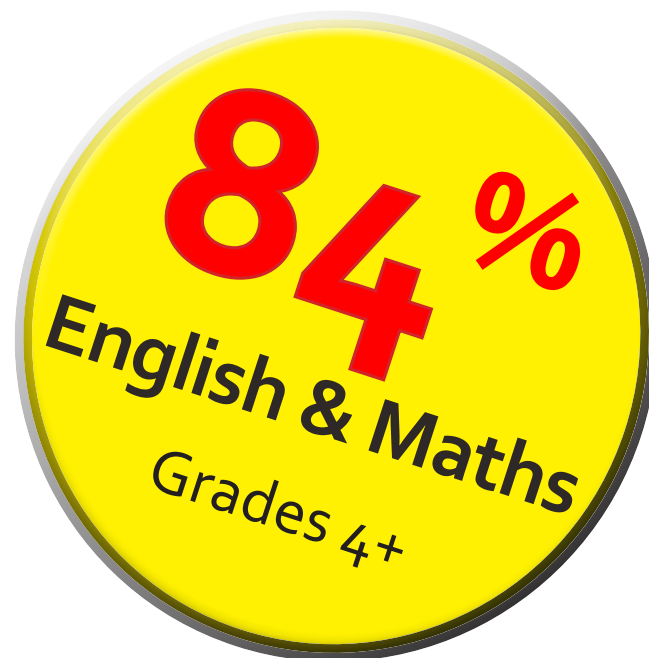

# Exam Results 2021

GCSE Subjects	%9-7	%9-5	%9-4
English Language	27	69	86
English Literature	22	70	86
Mathematics	30	65	86
Art	36	81	94
Biology	79	100	100
Business	40	70	95
Chemistry	79	100	100
Computer Science	79	100	100
Dance	25	67	100
Design Technology	33	67	78
Drama	35	82	100
French	38	91	100
Geography	34	69	84
History	44	75	87
Home Language	100	100	100
Music	89	100	100
PE	41	88	100
Physics	79	100	100
Polish	92	100	100
Religious Education	26	65	80
Science Combined	23	60	83
Spanish	33	69	93
<b>Summary</b>	<b>35</b>	<b>73</b>	<b>88</b>